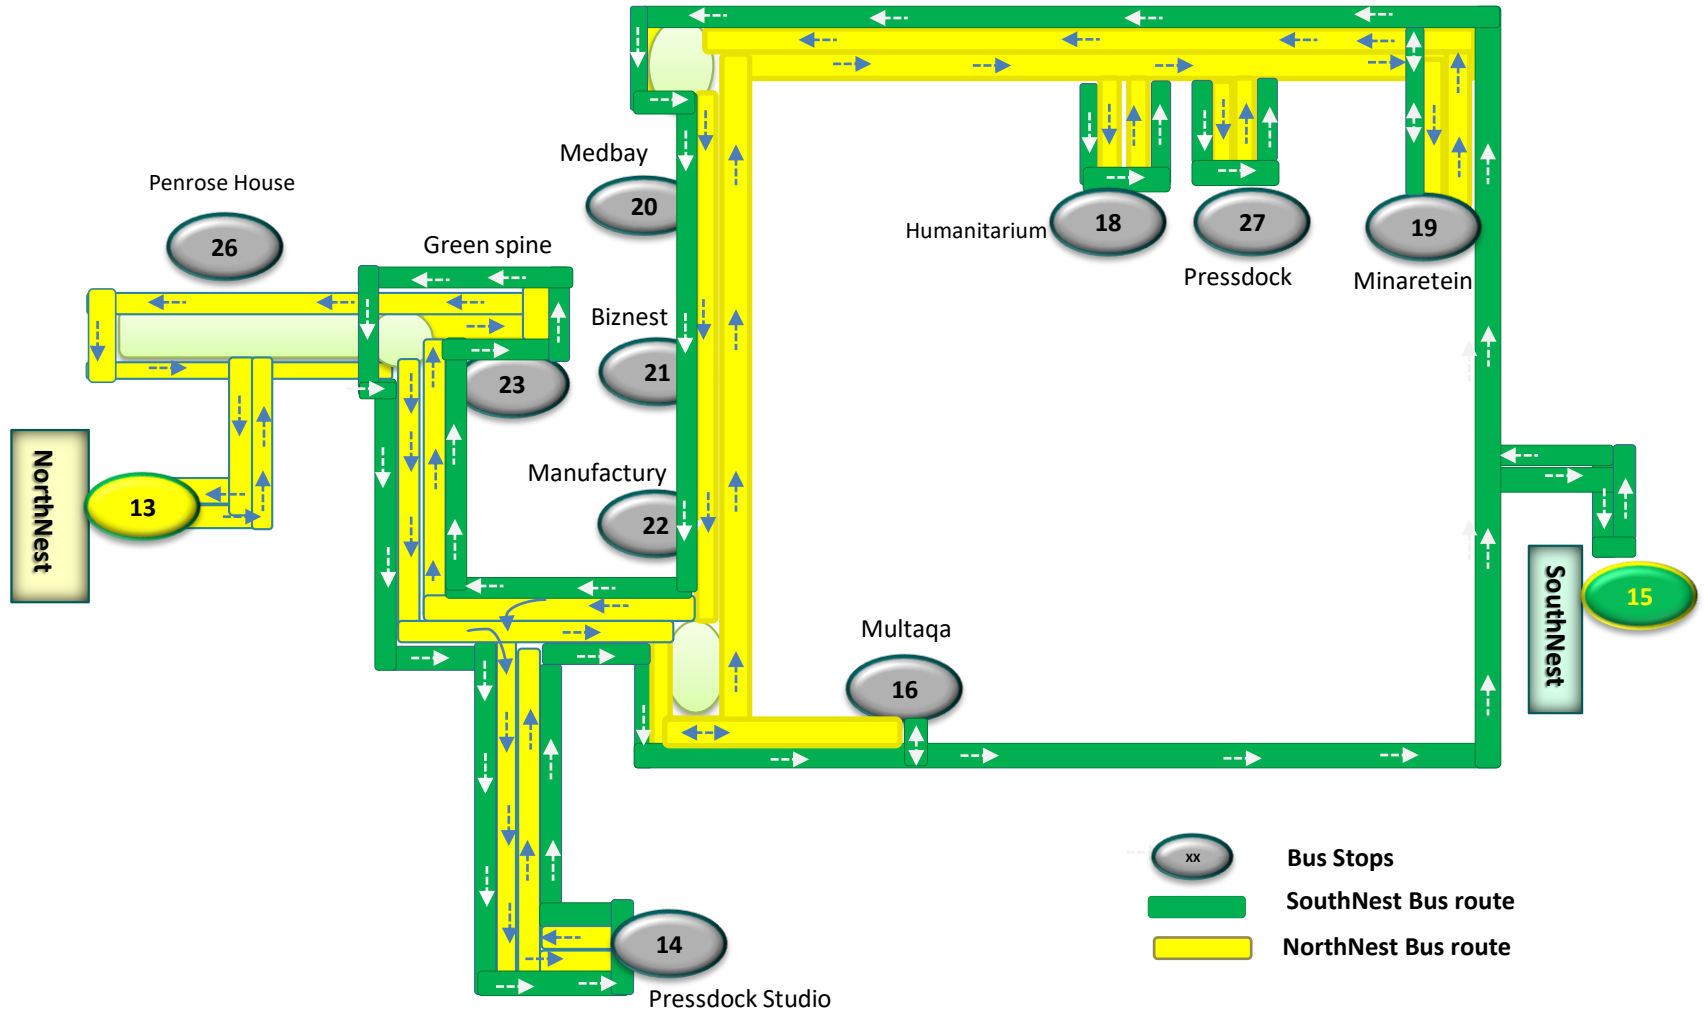

EDUCATION CITY BUS SERVICE ROUTE MAP

Buses will leave from SouthNest & NorthNest main entrance between 06:15 hrs until 18:00 hrs – Every 15 minutes, Every 30 minutes after 18:00 until 22:00 hrs and there after on call until 6:00AM. On Friday and Saturday On Call Basis.

Buses to Recreation Center will be on call basis between 07:00 AM to 06:00PM, from SouthNest & NorthNest directly to Recreation centre.

Drivers will not follow instructions from passengers other than strictly follow the routes as indicated.